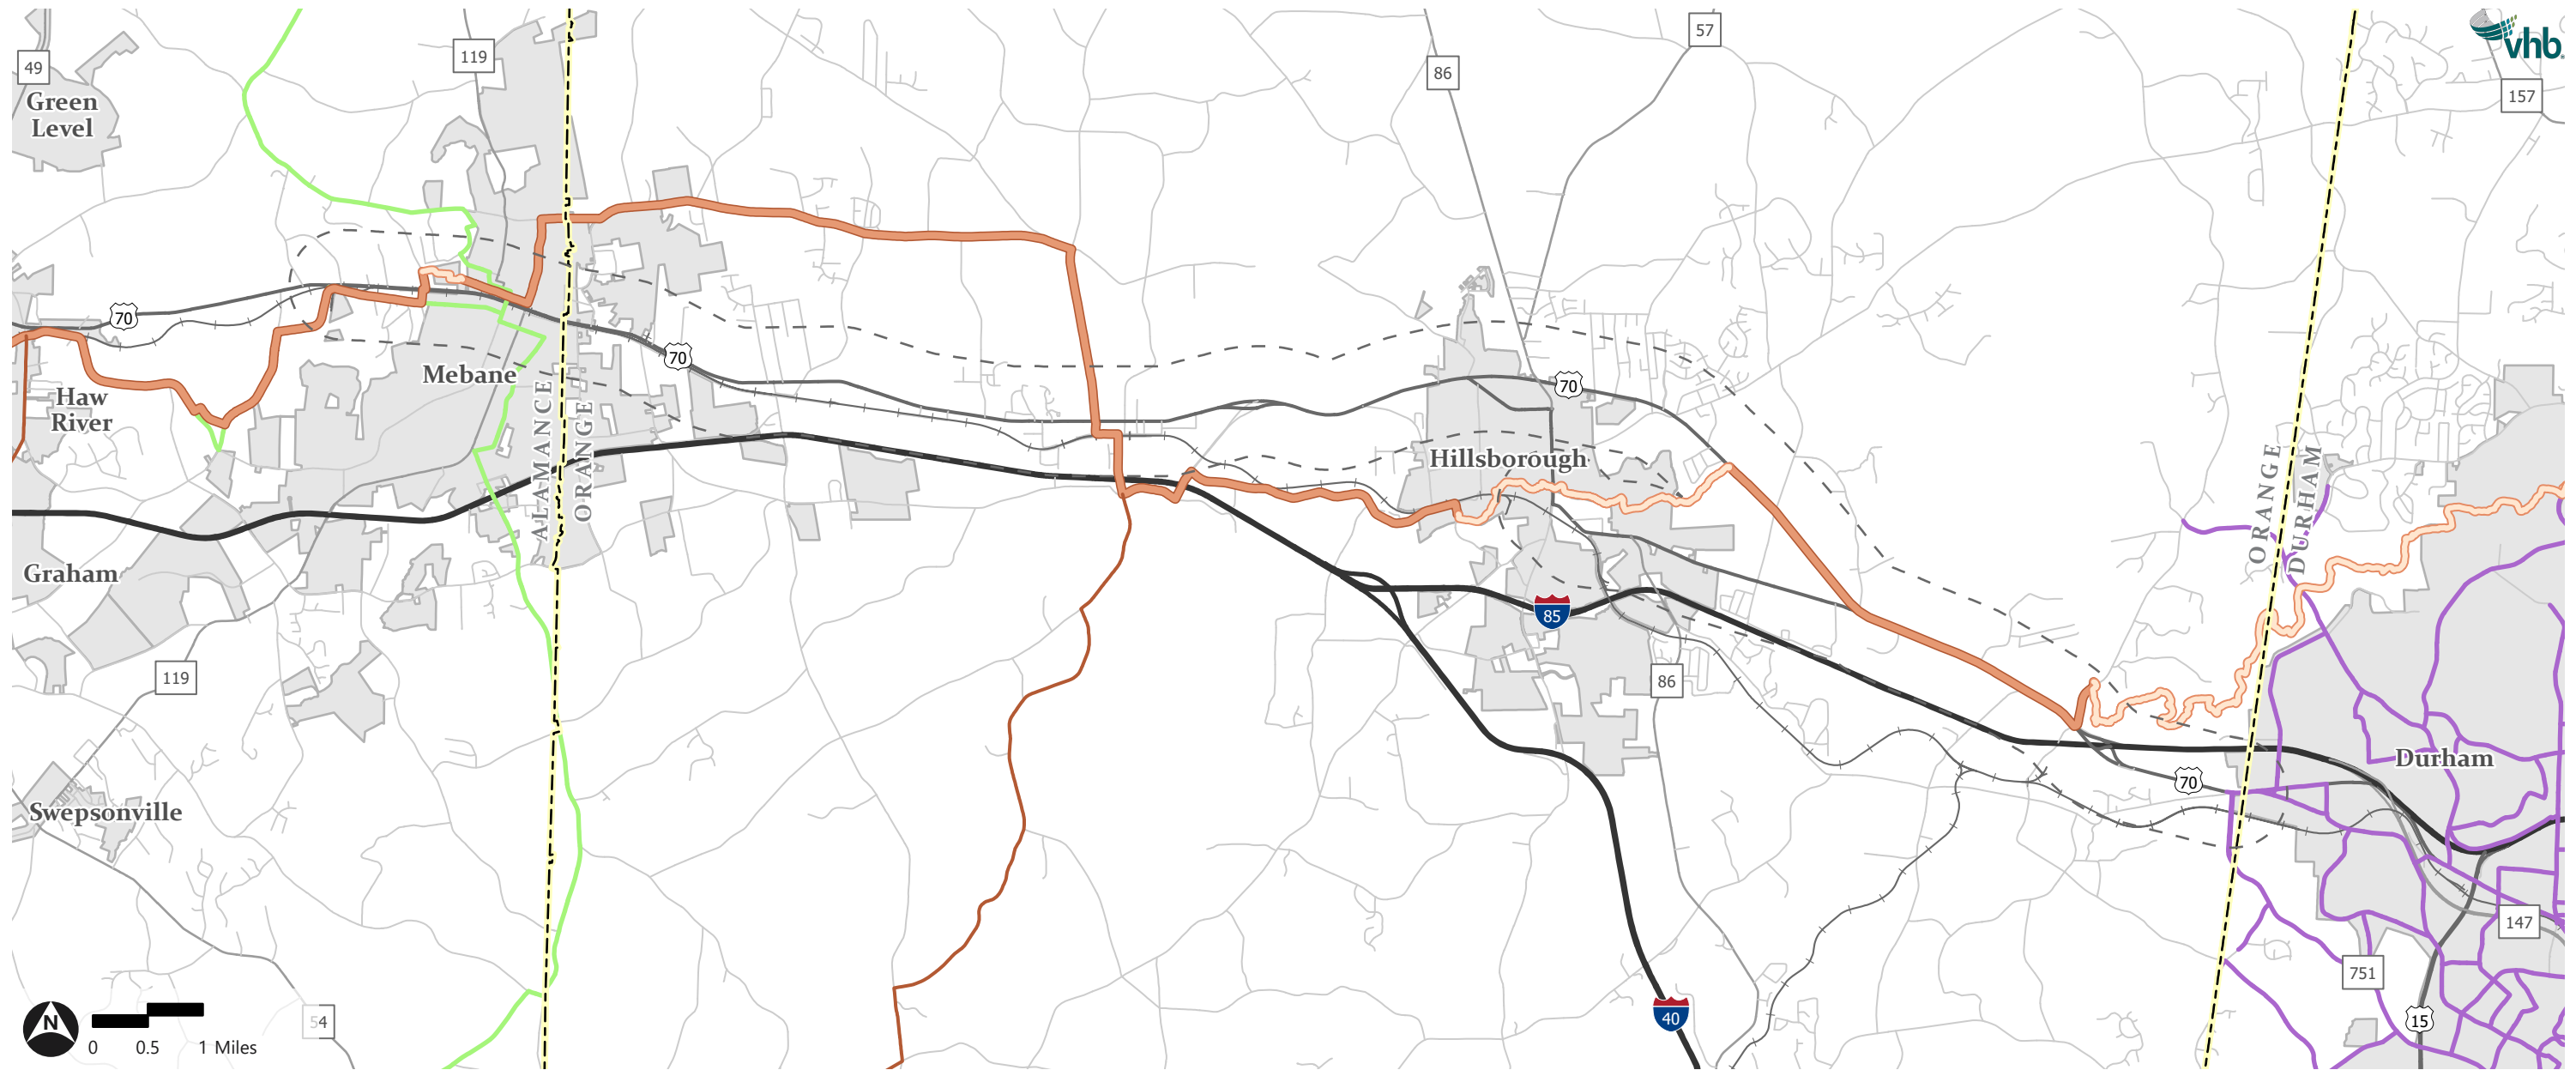

US 70 Multimodal Corridor Study - Bicycle and Hiking Routes

US 70 from NC 119 in Mebane to the Orange / Durham County Line

Legend

- | | | | |
|-----------------------------|--------------------|------------------------|----------------------|
| US 70 Corridor Study Buffer | Municipal Boundary | Mountains to Sea Trail | NC Bike Route System |
| County Boundary | Railroad Track | Roads | County |
| | | Trails | Urban |
| | | Alternate Routes | |